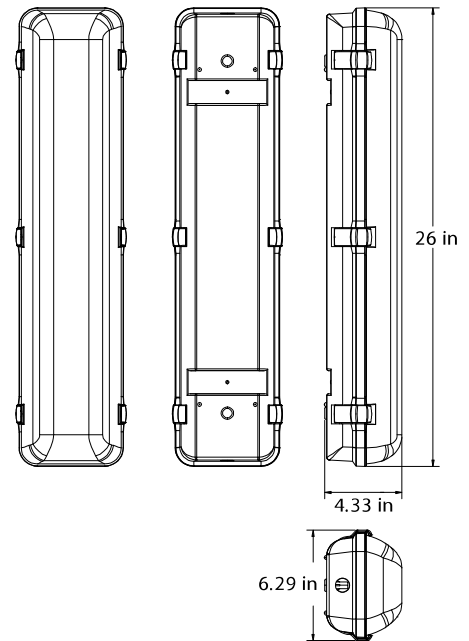

VaporTite

2' Linear LED Fixtures

General Description

The LED2 VaporTite fixtures combines LED2 2ft T8 linear tubes and an IP65 waterproof housing. The 2ft VaporTite incorporates a full metal fixture liner inside a reinforced fiber glass housing with a high-impact diffuser. This VaporTite is suitable for interior and exterior applications and can be either surface or chain mounted. The rugged, durable 2ft VaporTite is perfect for coolers, car washes, walkways, canopies, agricultural facilities and any other outdoor and indoor areas where environmental abuse is a problem. Featuring LED2 linear T8s, the VaporTite 2Ft Linear Fixtures collection 2-lamp. The sheer flexibility offered by LED2 VaporTite 2Ft Linear fixtures make them optimal for new construction and retrofits.

- 5-Year Warranty
- IP65 Weather-Proof Housing
- Linear Tubes Equipped
- Surface or Hang Mount Options
- Quick-Connect Wire Hub
- PC Clear Housing Lens
- Extra Mounting Hardware Included

Product Performance Standard

Size (Inch)	26x6x4	Power Factor	0.9
Weight (lb)	5	Light Efficiency (lm/W)	111.1 (lamp)
Color Temperature (K)	3000K-5000K	Input Voltage (V)/ FQ(Hz)	100-277V 50/60Hz
CRI	>80	Minimum Starting Temperature	-20°C/-4°F
Beam Angle	120°	Maximum Starting Temperature	50°C/122°F